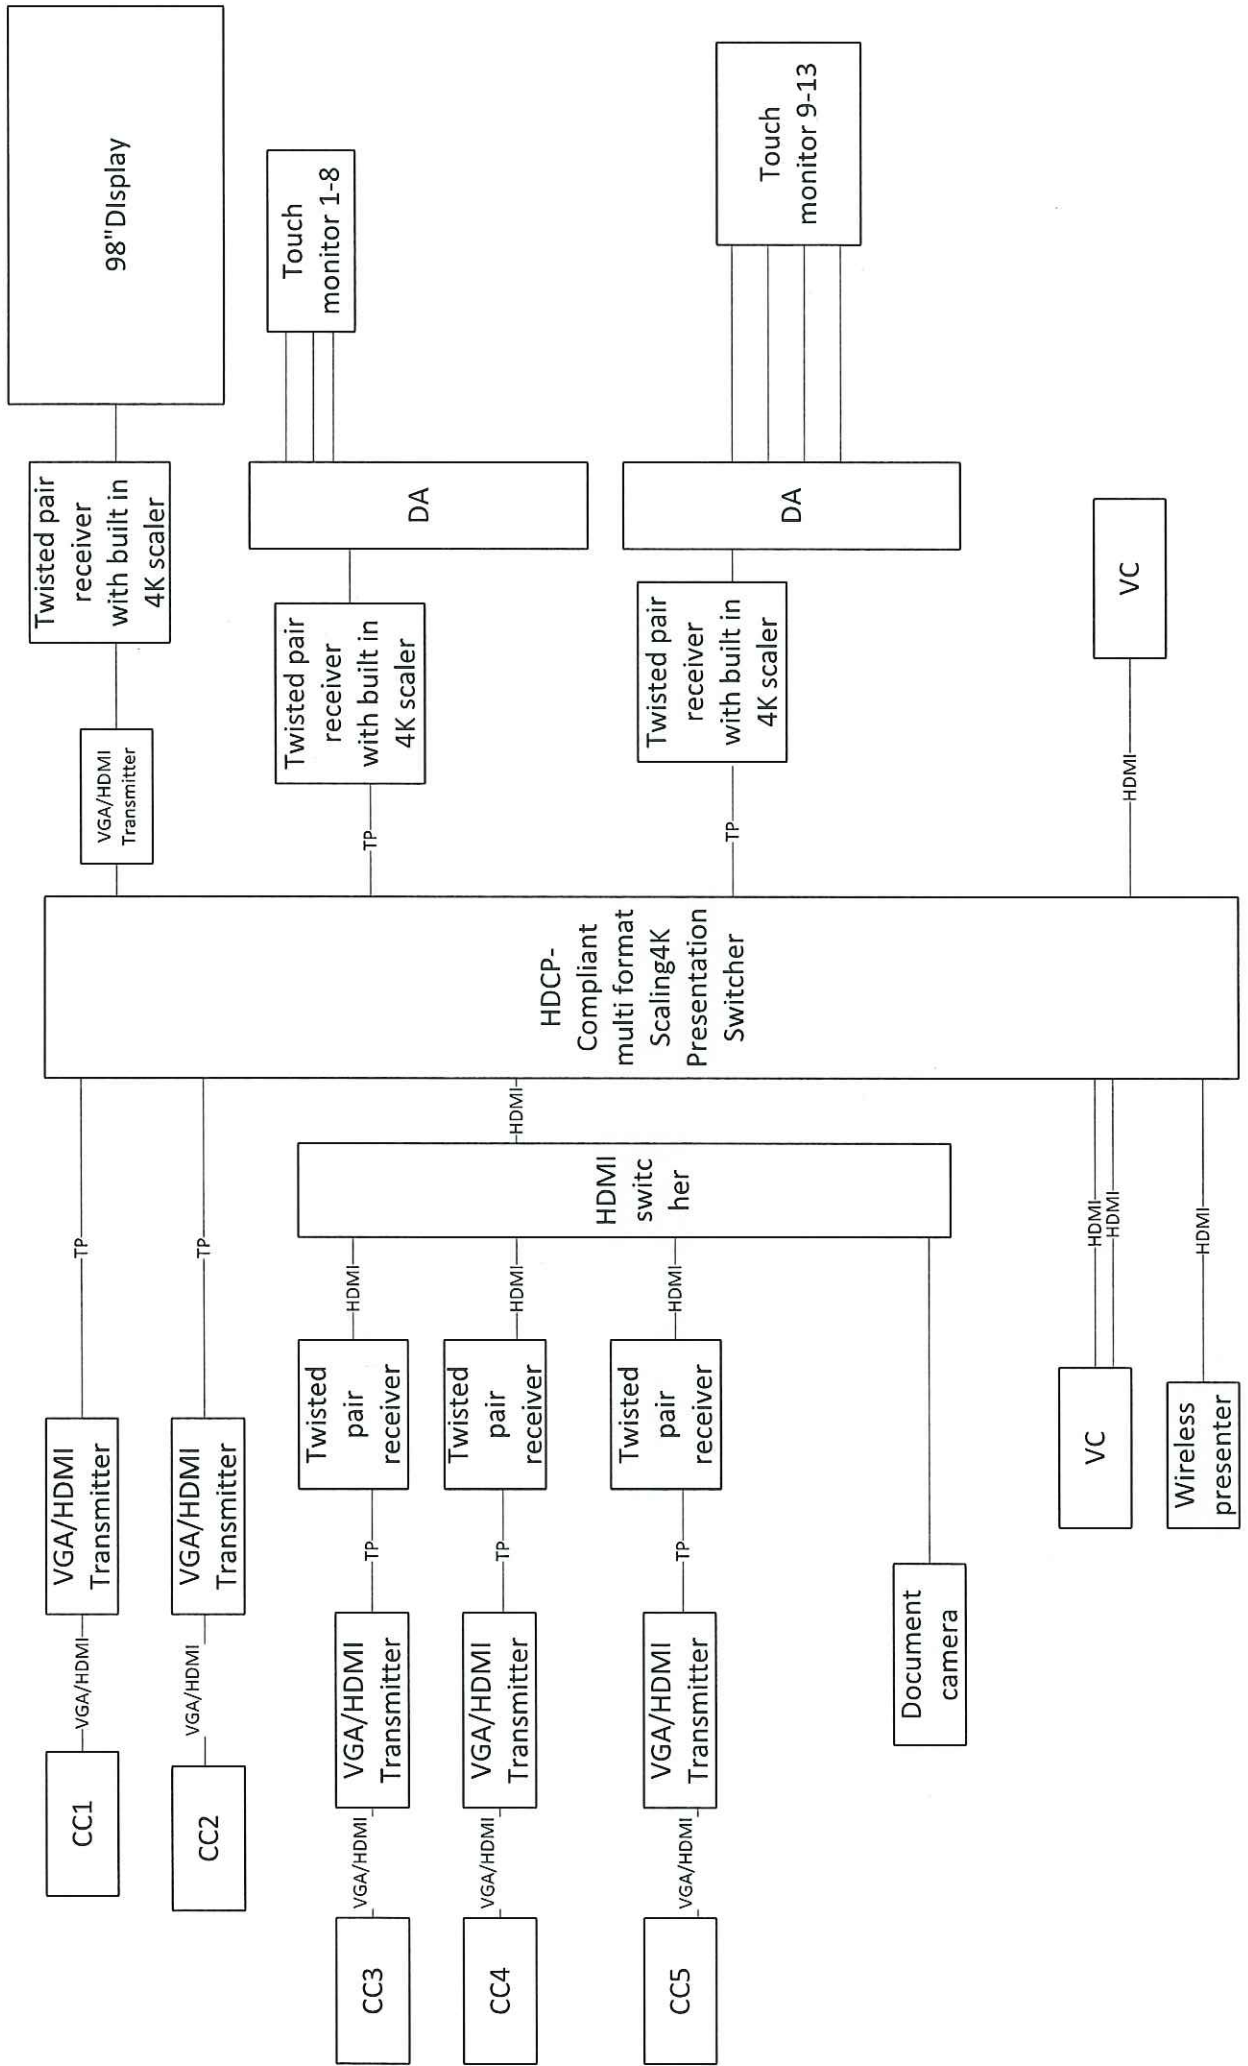

9th floor Mumbai

**One number of Twisted pair receiver with built in 4K scaler is redundancy**

7th floor alkapuri

BOB HYD

3<sup>rd</sup> floor alkapuri

**One number of Twisted pair receiver with built in 4K scaler is redundancy for projector (projector to be used only if display fails)**