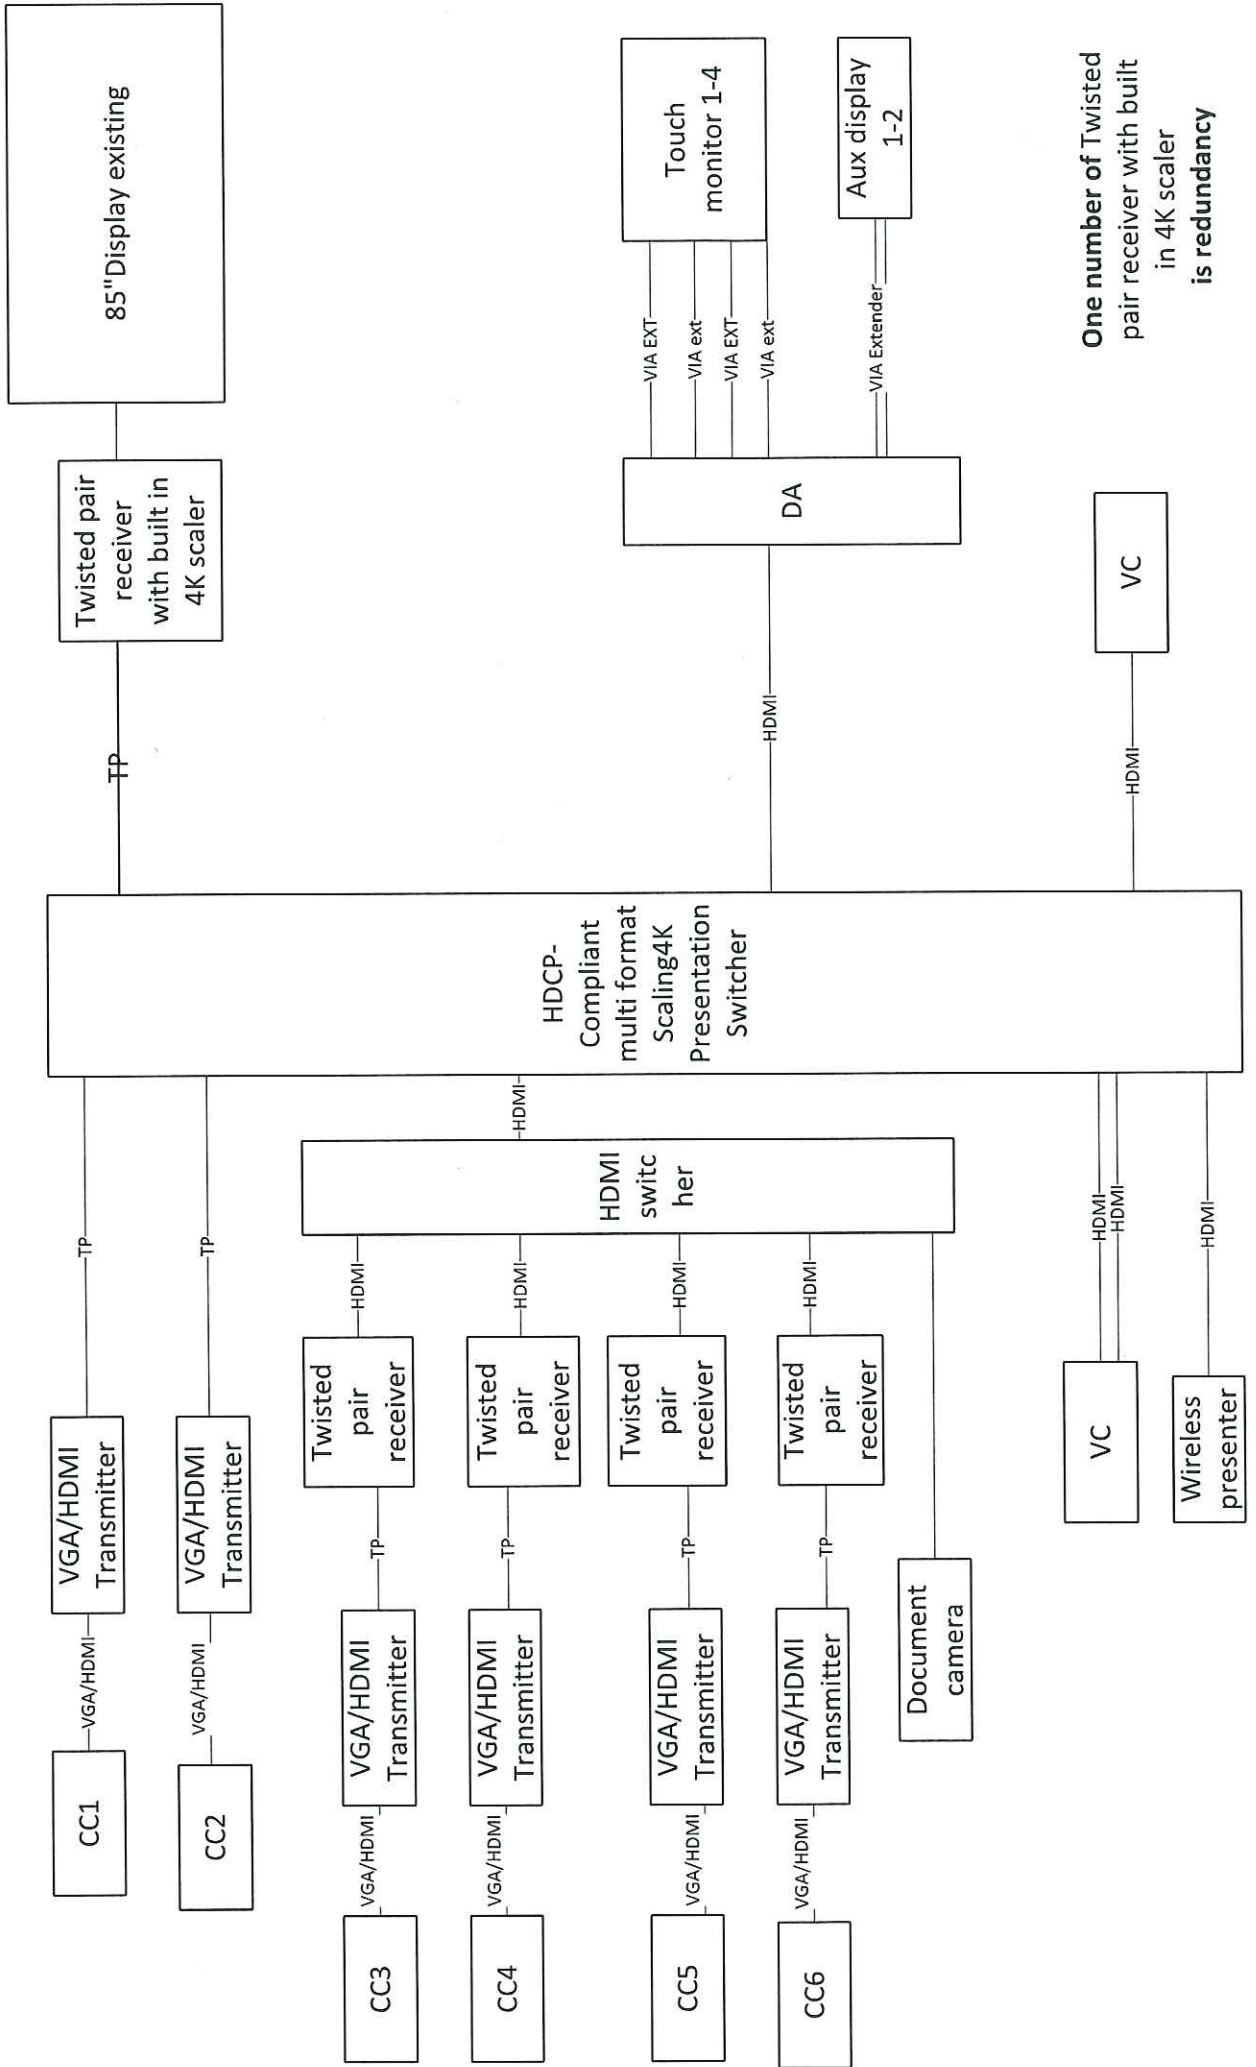

9th floor Mumbai

**One number of Twisted pair receiver with built in 4K scaler is redundancy**

7th floor alkapuri

BOB HYD

3<sup>rd</sup> floor alkapuri

**One number of Twisted pair receiver with built in 4K scaler is redundancy for projector (projector to be used only if display fails)**