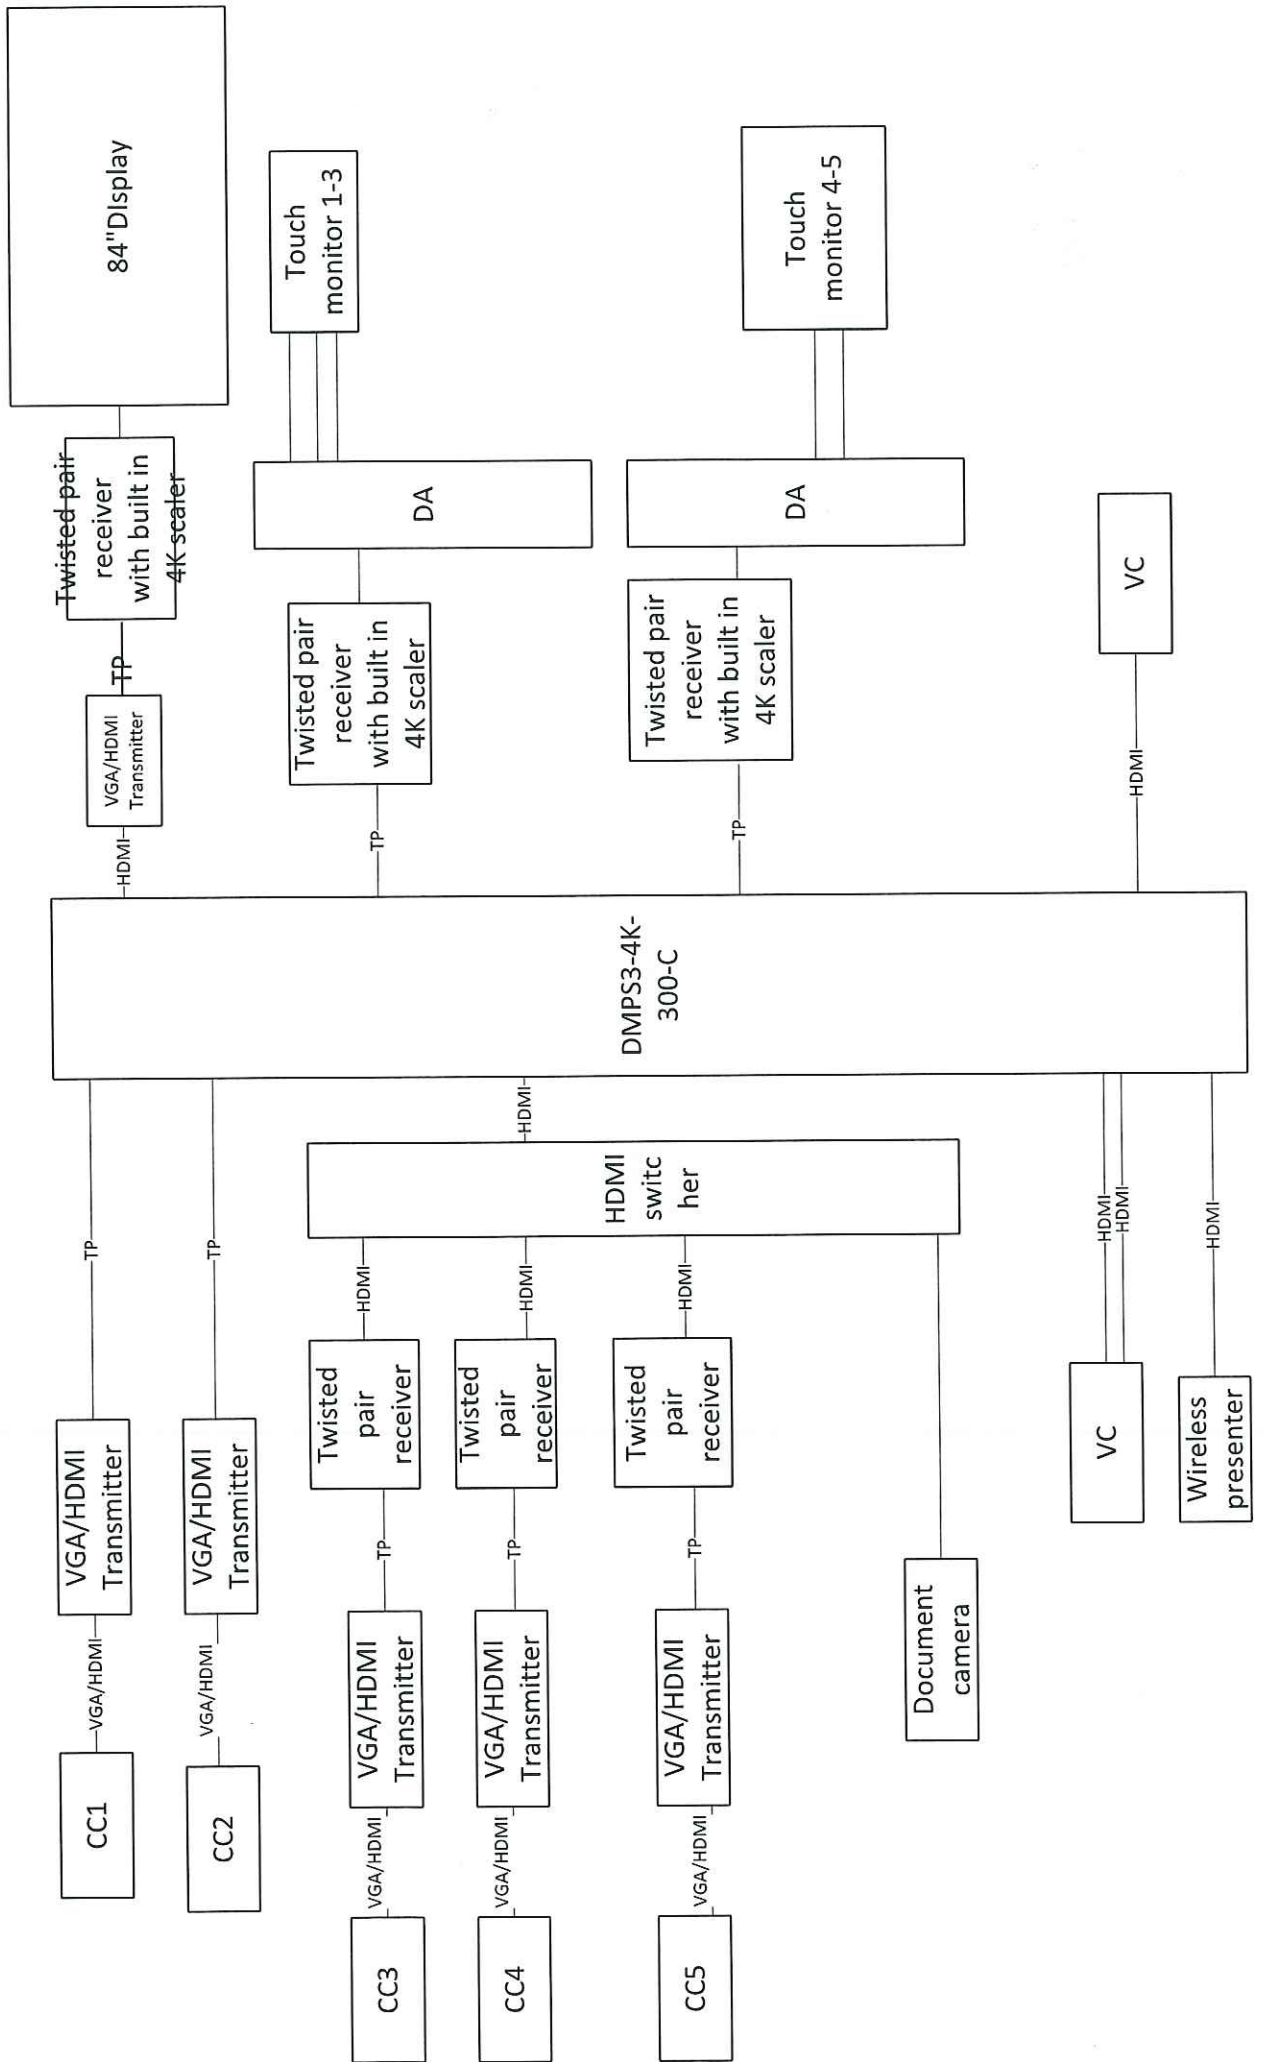

9th floor Mumbai

**One number of Twisted pair receiver with built in 4K scaler is redundancy**

7th floor alkapuri

BOB HYD

3<sup>rd</sup> floor alkapuri

**One number of Twisted pair receiver with built in 4K scaler is redundancy for projector (projector to be used only if display fails)**