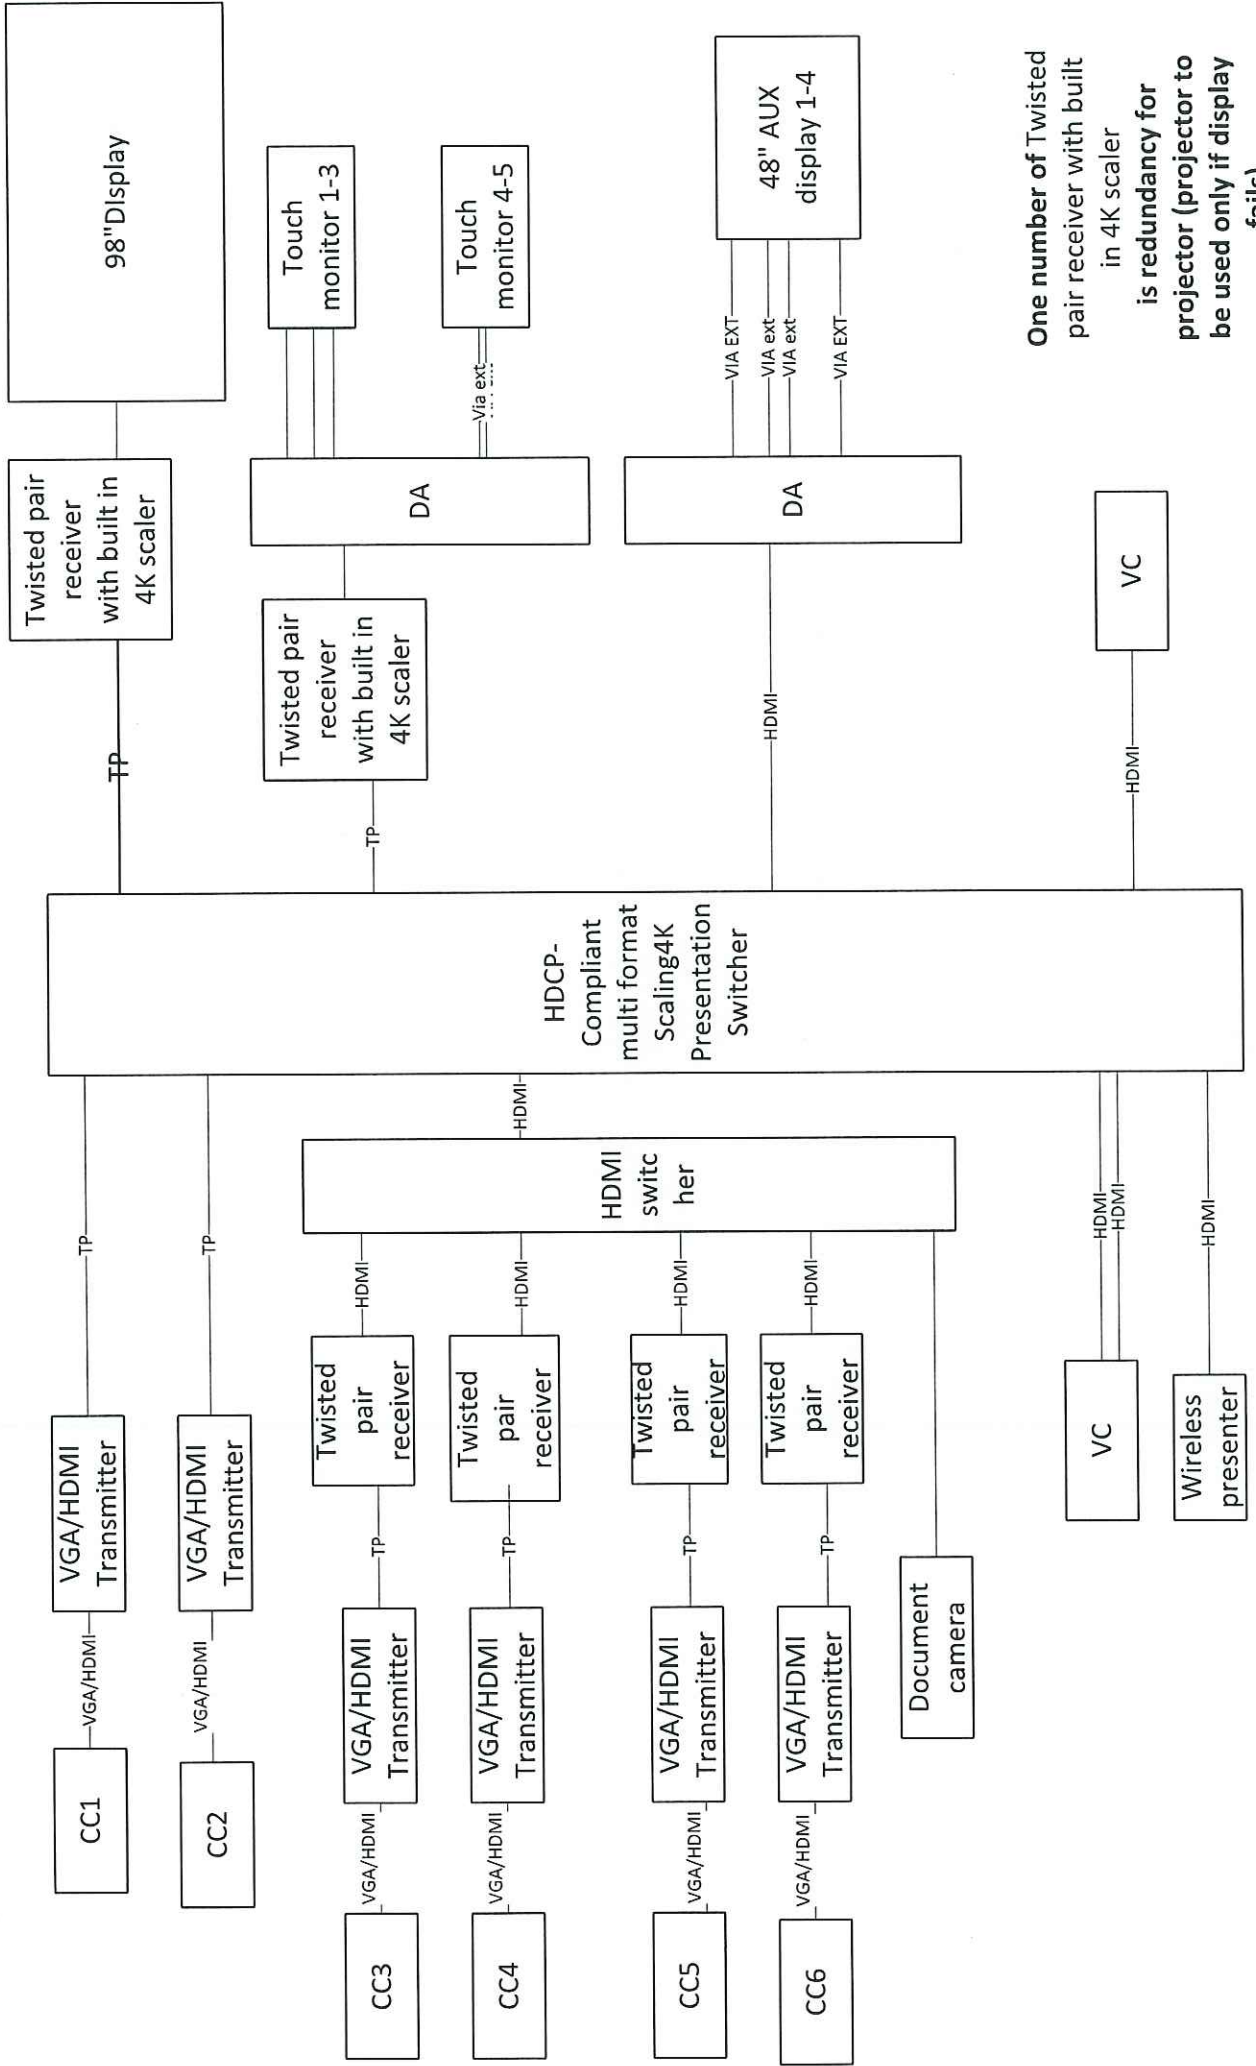

9th floor Mumbai

**One number of Twisted pair receiver with built in 4K scaler is redundancy**

7th floor alkapuri

BOB HYD

3<sup>rd</sup> floor alkapuri

**One number of Twisted pair receiver with built in 4K scaler is redundancy for projector (projector to be used only if display fails)**