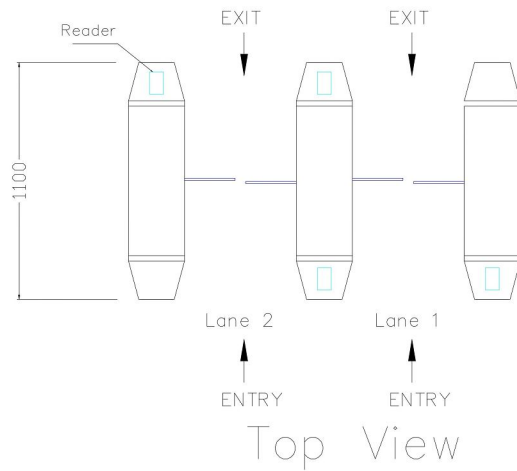

Power cable-	3 core/1.5 sqmm	
Reader Cable-	2 core for IN,	0.5 sqmm/ As per customer requirement
	2 core for out	
Emergency/fire-	2 core/0.5 sqmm	

Specifications

- 1) Material : Cladding of cabinet – S.S.304
- 2) Flap : Tranparent – Thickness 10. mm

Title : Dual Lane Flap Barrier
Tolerance : +/- 5%
All Dimensions are in mm