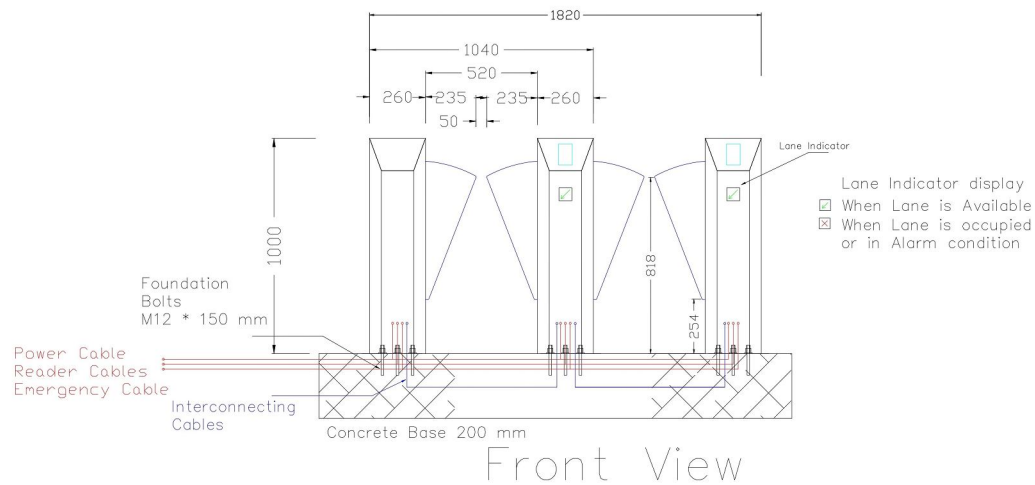

Power cable-	3 core/1.5 sqmm	
Reader Cable-	2 core for IN,	0.5 sqmm/ As per customer requirement
	2 core for out	
Emergency/fire-	2 core/0.5 sqmm	

Specifications

- 1) Material : Cladding of cabinet – S.S.304
- 2) Flap : Tranparent – Thickness 10. mm

Title : Dual Lane Flap Barrier
Tolerance : +/- 5%
All Dimensions are in mm