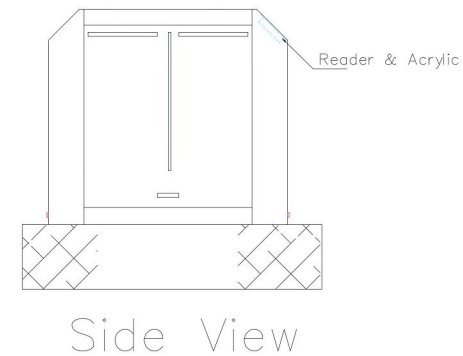

Power cable-	3 core/1.5 sqmm	
Reader Cable-	2 core for IN,	0.5 sqmm/ As per customer requirement
	2 core for out	
Emergency/fire-	2 core/0.5 sqmm	

Specifications

- 1) Material : Cladding of cabinet – S.S.304
- 2) Flap : Tranparent – Thickness 10. mm

Title : Dual Lane Flap Barrier
Tolerance : +/- 5%
All Dimensions are in mm